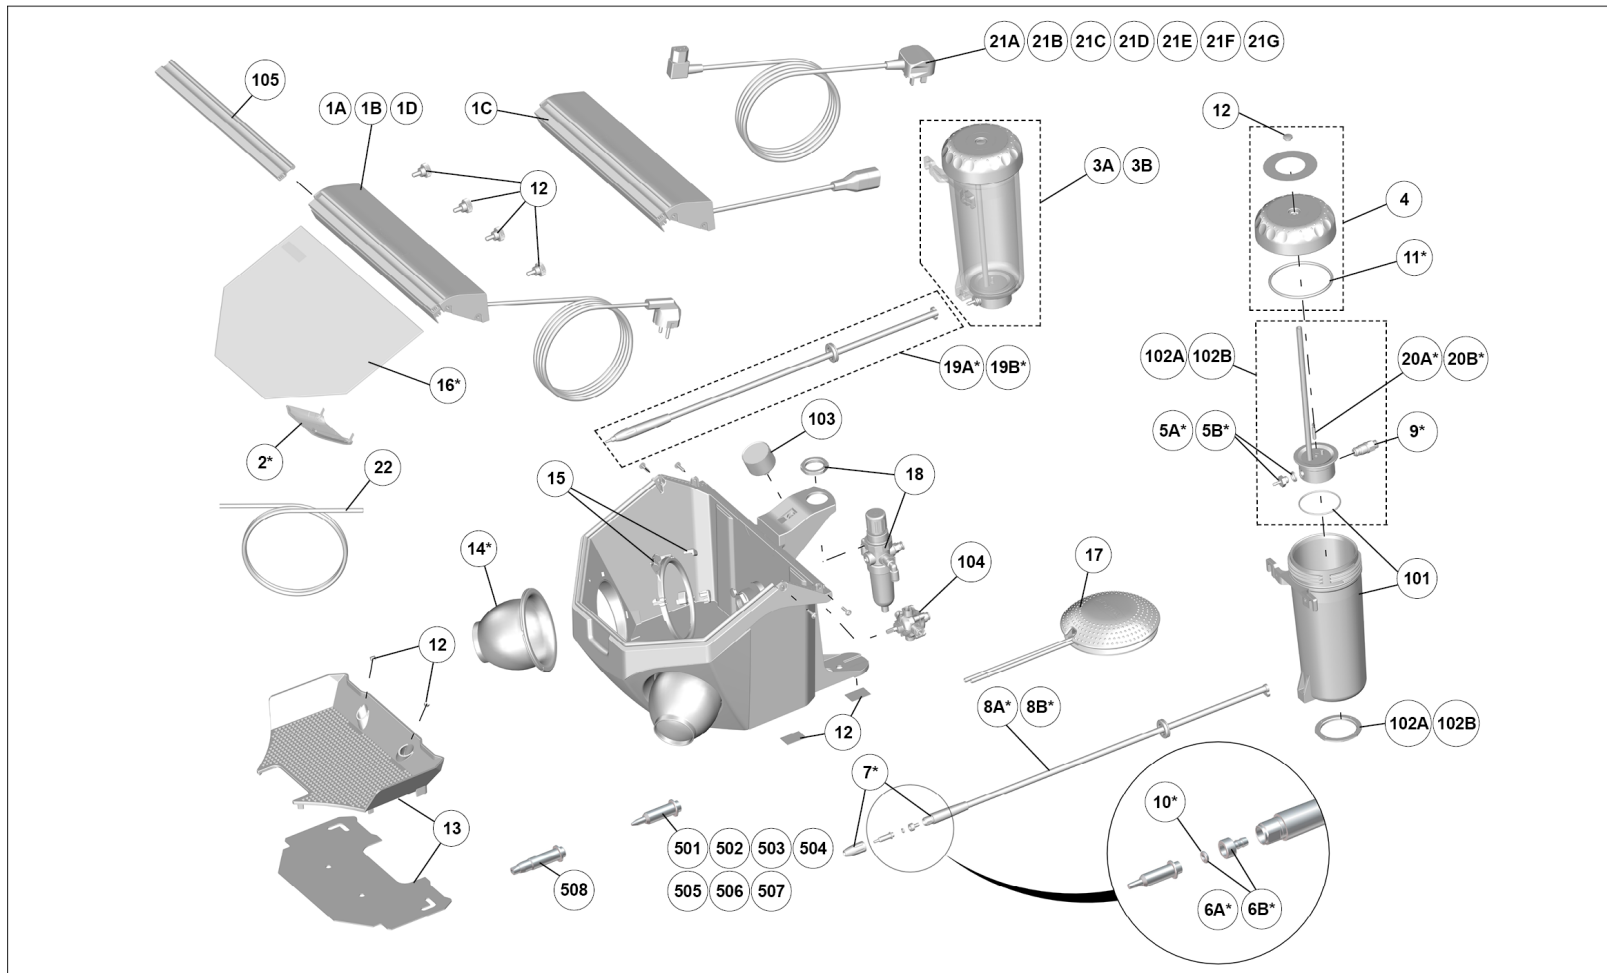

2949 xxxx Basic eco

21-6805 26092018 / A

| Version | Position | Name                                       | Article number | Shopping list |
|---------|----------|--|----------------|---------------|
| A       | 1A       | LED lighting 230 V for Basic eco           | 900021610      |               |
| A       | 1B       | LED lighting 120 V for Basic eco           | 900021611      |               |
| A       | 1C       | LED lighting 230 V with IEC plug           | 900021598      |               |
| A       | 1D       | LED lighting 100 V                         | 900021614      |               |
| A       | 2        | Cover for lamp                             | 900036451*     |               |
| A       | 3A       | Additional tank 70-250µ basic quattro 2958 | 29580250       |               |
| A       | 3B       | Additional tank 25-70µ basic quattro 2958  | 29580050       |               |
| A       | 4        | Lid f.replacement tank BASIC 25-500µm      | 900035801      |               |
| A       | 5A       | IT blasting hose incl. handpiece 25-70 µm  | 929000050*     |               |
| A       | 5B       | IT blasting hose incl. handpiece 70-500 µm | 929000500*     |               |
| A       | 6A       | IT blasting hose incl. handpiece 25-70 µm  | 929000050*     |               |
| A       | 6B       | IT blasting hose incl. handpiece 70-500 µm | 929000500*     |               |
| A       | 7        | IT blasting hose incl. handpiece 70-500 µm | 929000500*     |               |
| A       | 8A       | Blasting hose 3 x 8 mm                     | 900150620*     |               |
| A       | 8B       | Blasting hose 2 x 8 mm                     | 900150621*     |               |
| A       | 9        | Filter cartridge                           | 900021431*     |               |
| A       | 11       | O-ring DIN 3771 82x4 NBR 55                | 900033035*     |               |
| A       | 12       | Small part set Basic eco                   | 900030467      |               |