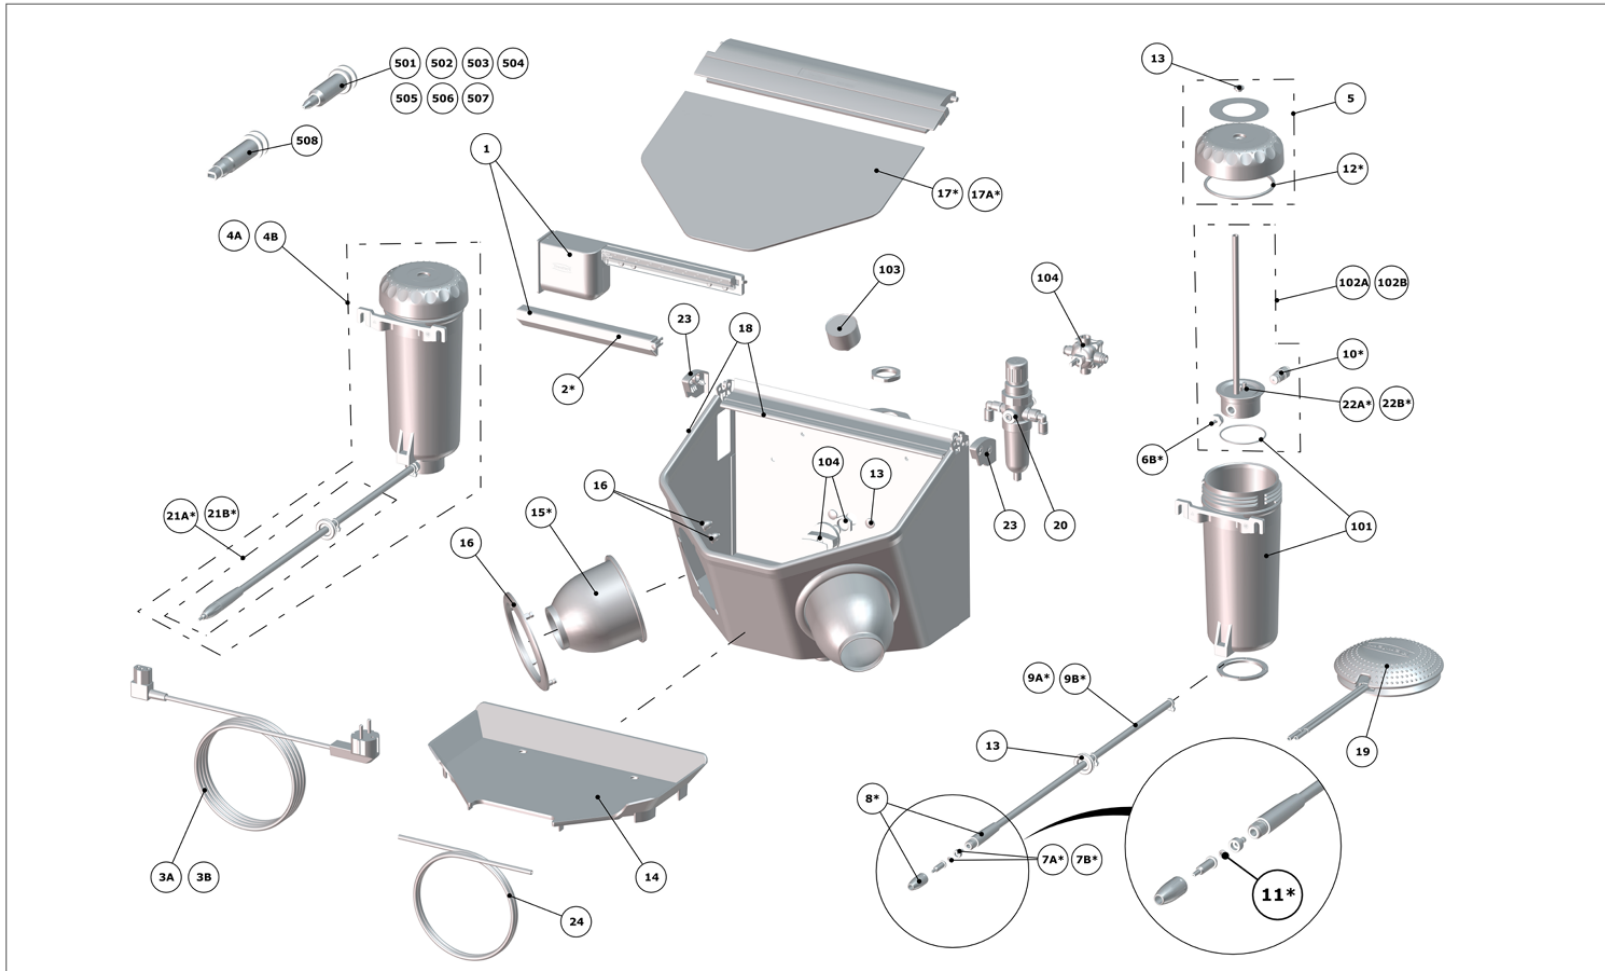

2947 xxxx Basic classic

21-6642 17012018 / A

Version	Position	Name	Article number	Shopping list
A	1	Lamp complete	900021428	
A	2	Cover for lamp	900036659*	
A	3A	Unit connector cable 230V	900036121	
A	3B	Unit connector cable 120V	900036122	
A	4A	Additional tank 25-70µ basic quattro 2958	29580050	
A	4B	Additional tank 70-250µ basic quattro 2958	29580250	
A	5	Lid f.replacement tank BASIC 25-500µm	900035801	
A	6A	IT blasting hose incl. handpiece 25-70 µm	929000050*	
A	6B	IT blasting hose incl. handpiece 70-500 µm	929000500*	
A	7A	IT blasting hose incl. handpiece 25-70 µm	929000050*	
A	7B	IT blasting hose incl. handpiece 70-500 µm	929000500*	
A	8	IT blasting hose incl. handpiece 70-500 µm	929000500*	
A	9A	IT blasting hose incl. handpiece 25-70 µm	929000050*	
A	9B	IT blasting hose incl. handpiece 70-500 µm	929000500*	
A	10	Filter cartridge	900021431*	
A	12	O-ring DIN 3771 82x4 NBR 55	900033035*	
A	13	Hardware Basic	929470002	
A	14	Base grid Basic classic	900036329	

*) Wear and tear parts, excluded from the guarantee.

Version	Position	Name	Article number	Shopping list
A	15	Hand sleeves	900034751*	
A	16	Ring for hand sleeves	900036339	
A	17	Coated glass screen Basic classic	900021448*	
A	17A	Uncoated glass screen Basic classic, 3 pcs.	900036327*	
A	18	Edge protection Basic	929470001	
A	19	Pneumatic foot switch	900020921	
A	20	Maintenance unit classic	900036599	
A	21A	IT blasting hose incl. handpiece 25-70 µm	929000050*	
A	21B	IT blasting hose incl. handpiece 70-500 µm	929000500*	
A	22A	Plug-in dosing nipple 25-70 µm	900036353	
A	22B	Plug-in dosing nipple 70-250µm	900036354	
A	23	Side panels Basic	929470003	
A	24	PU-hose 6 x 3.9 mm, blue 5 M	900150864	
A	101	Replacement tank case Basic	900035800	
A	102A	Mixing chamber 25-70µm master/classic/quattro/eco	900036386	
A	102B	Mixing chamber 70-250µm master/classic/quattro/eco	900036387	
A	103	Manometer with screw fitting	21119	
A	104	2-fold tank selector switch	900021551	