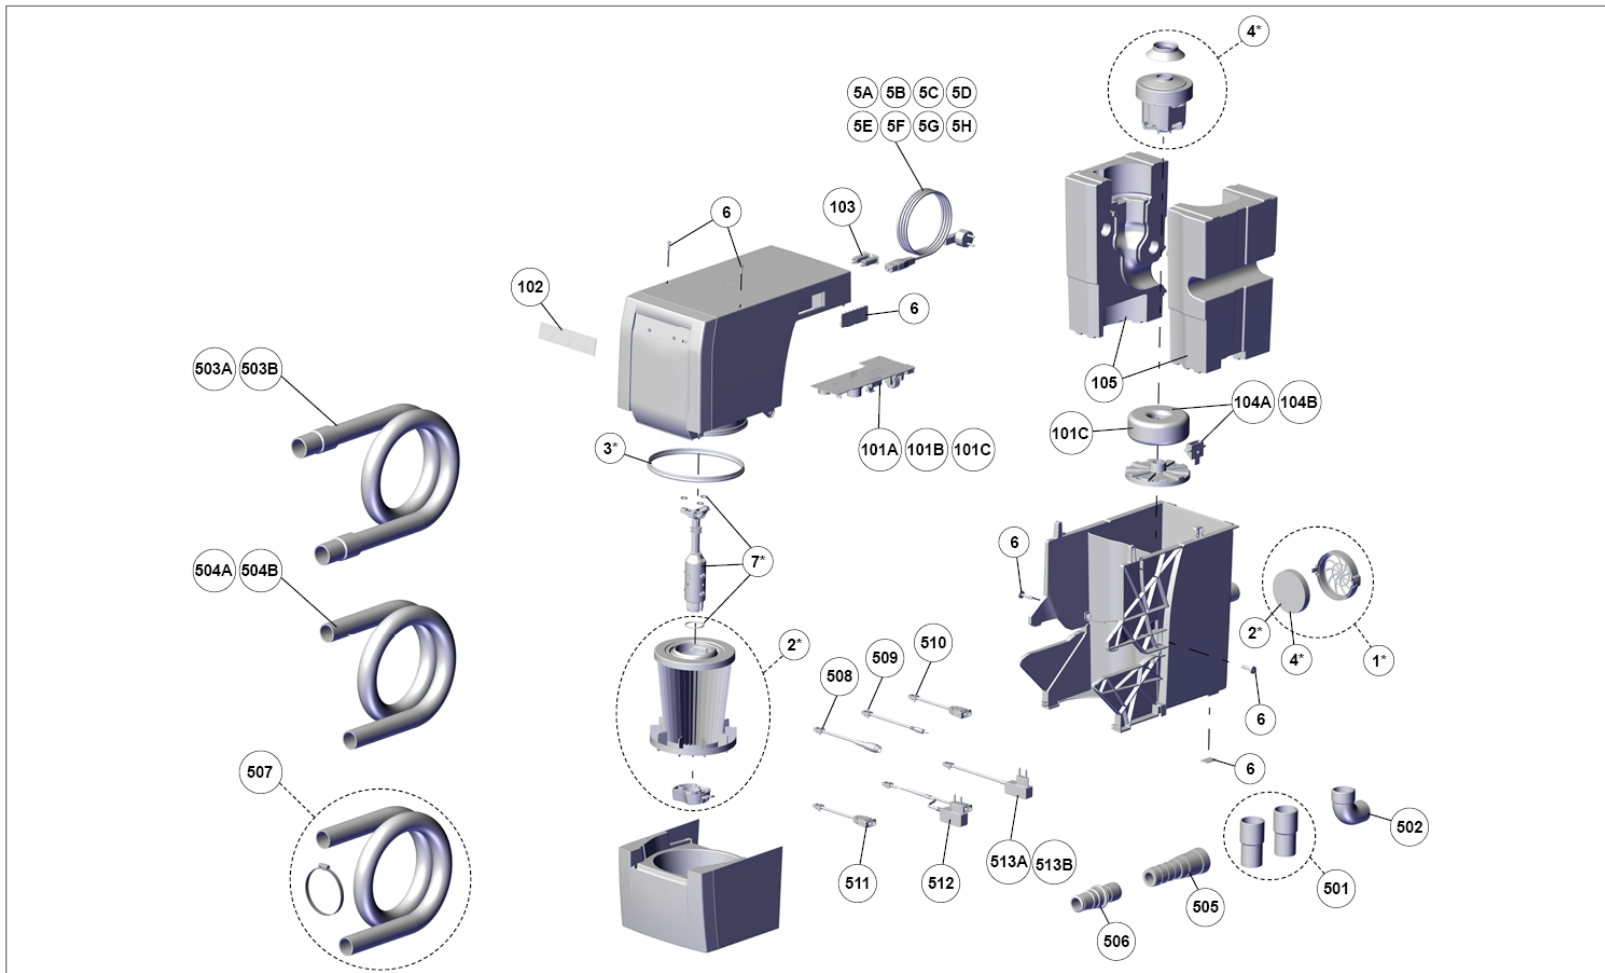

2934 2X00 / 2934 3X00 SILENT compactCAM

21-6831 06022018 / A

Version	Position	Name	Article number	Shopping list
A	1	Exhaust air filter kit	900037585*	
A	2	Fine filter SILENT compact / Silent compact CAM	900021635*	
A	3	Bellow seal	900037473*	
A	4	Turbine SILENT compact	900037226*	
A	5A	Mains cable 230 V with low-power plug	900032750	
A	5B	Mains cable 120V with low-power plug	900035570	
A	5C	Unit connector cable 230V UK	900035938	
A	5D	Power cord Argentine with cable-mount connector, straight	900032769	
A	5E	Unit connector cable 230V CH	900036070	
A	5F	Power cord Brazil with cable-mount connector, straight	900032767	
A	5G	Power cord SA 10A with cable-mount connector, straight	900032765	
A	5H	Power cord Italy with cable-mount connector, straight	900032768	
A	6	Kit of small parts	900037238	
A	7	Vibration motor for cleaning	929349998*	
A	101A	Printed board circuit SILENT compactCAM, 230V / 220V	900033514	
A	101B	Printed board circuit SILENT compactCAM, 120V / 100V	900033515	
A	101C	Printed board circuit SILENT compactCAM, 220V (only stand A)	900037514	
A	102	Operating foil SILENT compactCAM	900037462	