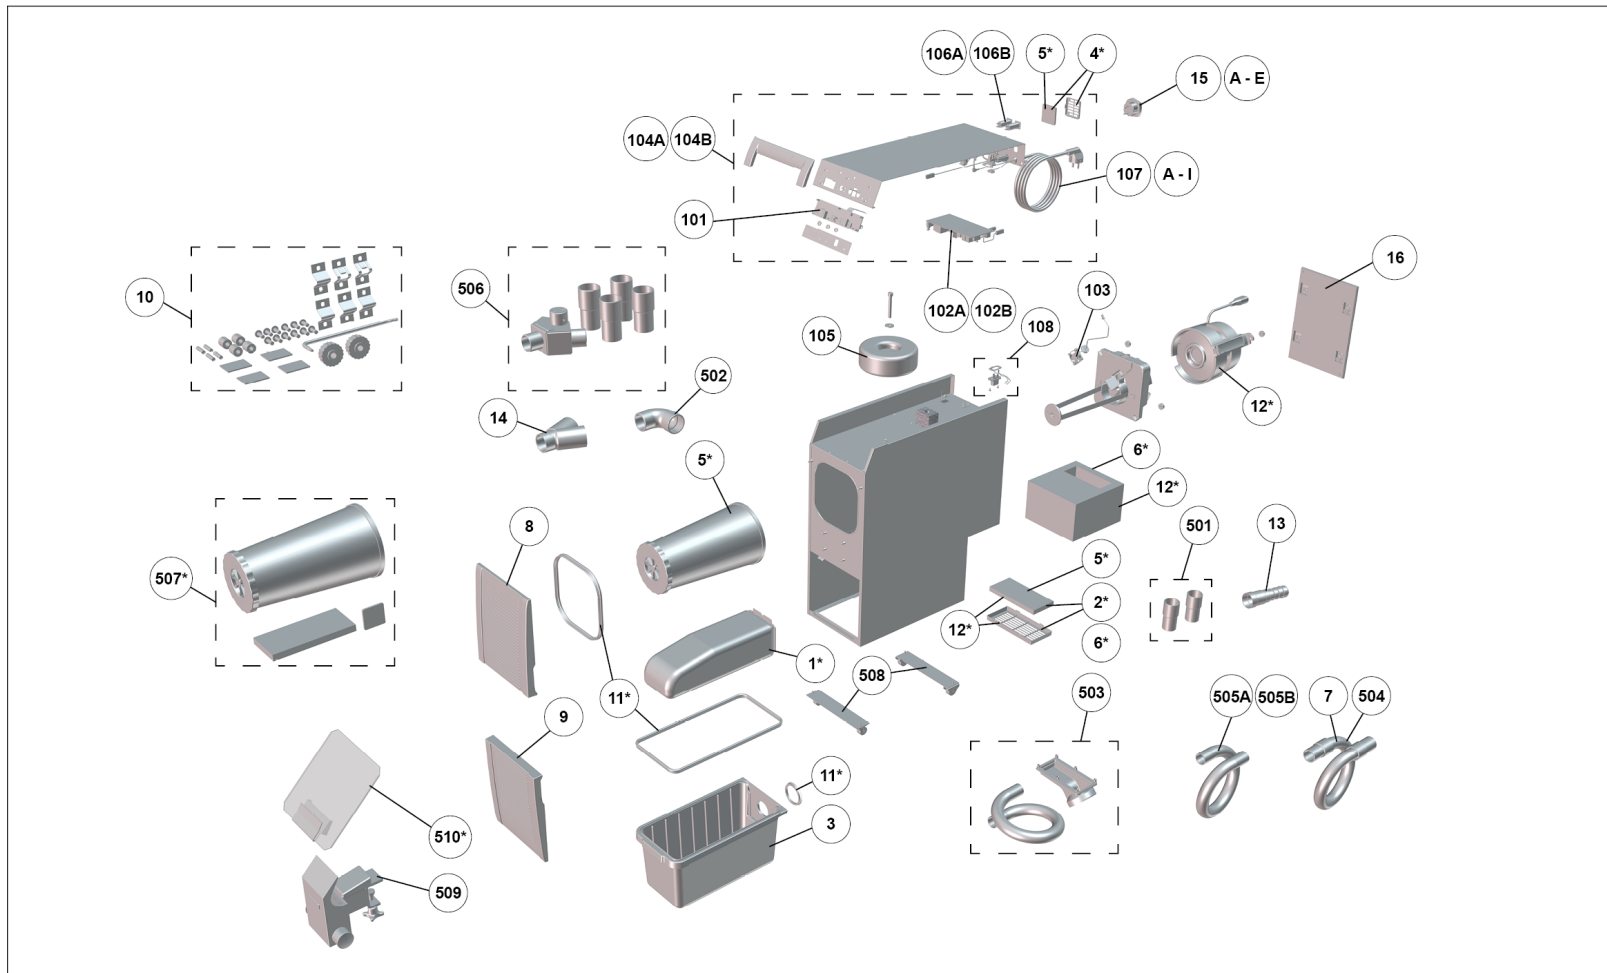

2921 X050 Silent TS

21-9510 06022019 / A

Version	Position	Name	Article number	Shopping list
A	1	Set of dust bags for SILENT 5 pieces	29210002'	
A	2	Exhaust air filter set SILENT TS/TS 2	900034095'	
A	3	Dust retainer	900034221	
A	4	Air filter for electronics complete	900034224'	
A	5	Fine Filter Set	900034236'	
A	6	SILENT TS, TS2 Exhaust air labyrinth with metal grid	900021459'	
A	7	Suction Hose	900034240	
A	8	Upper front cover	900134664	
A	9	Lower front cover	900234664	
A	10	Hardware Silent	929210001	
A	11	Set of joints for Silent	929210002'	
A	12	Motor unit Silent TS /TS2	929210051'	
A	13	Adapter for hose connection	900034305	
A	14	Y-junction	900034314	
A	15A	Schuko adapter / UK	900033552	
A	15B	Schuko adapter / China	900033553	
A	15C	Schuko adapter / Suisse	900033556	
A	15D	Schuko adapter / South Africa	900033555	

) Wear and tear parts, excluded from the guarantee.

Version	Position	Name	Article number	Shopping list
A	15E	Schuko adapter / Italy	900033557	
A	16	SILENT TS, TS2 Cover for engine compartment cpl.	929219983	
A	101	Processor circuit board	900034355	
A	102A	Mains circuit board 230V	900034353	
A	102B	Mains circuit board 120 V	900034354	
A	103	Flow sensor	900034356	
A	104A	Electronic with cover plate 230V	929219985	
A	104B	Electronic cover plate 120V	929219984	
A	105	Toroidal core transformer	900034652	
A	106A	Appliance protective switch 12A	900038538	
A	106B	Appliance protective switch 15A	900034668	
A	107A	Power cable 230V	900033425	
A	107B	Power cord 120V	900033426	
A	107C	Power cord UK	900033543	
A	107D	Power cord Millo /pro / China	900033544	
A	107E	Power cord Millo /pro / Brazil	900033545	
A	107F	Power cord Millo /pro / South Africa	900033546	
A	107G	Power cord Millo /pro / Suisse	900033547	