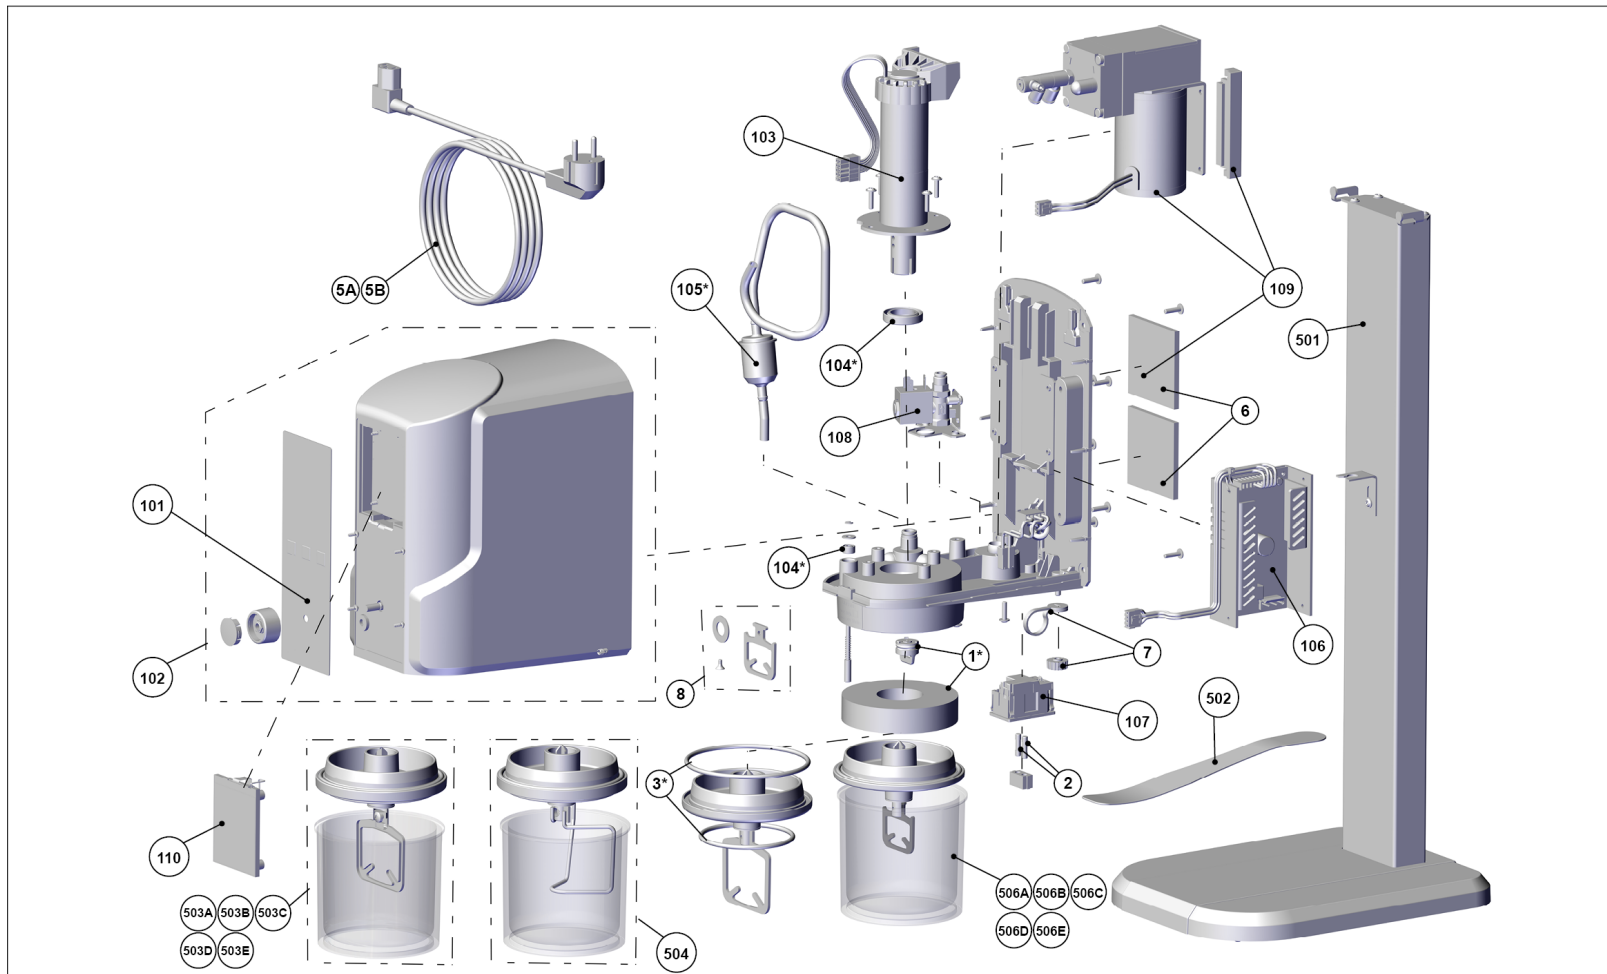

**1826 X000 Twister**

21-6626 14112019 / A

Version	Position	Name	Article number	Shopping list
A	1	Set of filters	900034675*	
A	2	Fuse set	900034715	
A	3	Set of O-rings for 182x	900034155*	
A	5A	Unit connector cable 230V	900036121	
A	5B	Unit connector cable 120V	900036122	
A	6	Prot. rubber mat f. rear side of housing 2 pcs.	900034137	
A	7	Cable safety catch for Twister	900034700	
A	8	Wing mixer 65 ml	900034203	
A	101	Frontfoil Twister 1826	900034678	
A	102	Printed circuit complete 1826	900034673	
A	103	Geared motor	900034746	
A	104	Set of joints Twister	900134162*	
A	105	Micro filter	900034719*	
A	106	Power supply	900034690	
A	107	Mains switch	900035989	
A	108	Air valve Twister / Twister evolution	900021585	
A	109	Vacuum pump	900034689	
A	110	Display Twister	900034823	

\*) Wear and tear parts, excluded from the guarantee.

Version	Position	Name	Article number	Shopping list
A	501	Twister stand	18210102	
A	502	Mixing spatula for Twister	18210200	
A	503A	Mixing bowl with paddle, 65 ml	18206500	
A	503B	Mixing bowl with paddle, 200 ml	18200200	
A	503C	Mixing bowl with paddle, 500 ml	18200500*	
A	503D	Mixing bowl with paddle, 700 ml	18200700	
A	503E	Mixing bowl with paddle, 1000 ml	18201001	
A	504	Alginate mixing bowl incl. paddle, 500ml	18230500	
A	506A	Mixing bowl, 65 ml	18206520	
A	506B	Mixing bowl, 200 ml	18200220	
A	506C	Mixing bowl, 500 ml	18200520	
A	506D	Mixing bowl, 700 ml	18200720	
A	506E	Mixing bowl, 1000 ml	18201020	